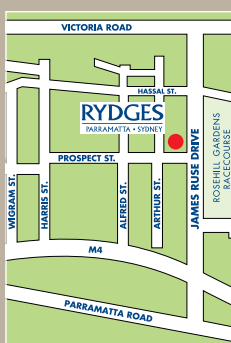

RYDGES

PARRAMATTA • SYDNEY

On the edge of Parramatta CBD stands Rydges Parramatta. This hotel's contemporary style incorporates spacious facilities overlooking the impressive Rosehill Gardens Racecourse. Rydges Parramatta is close to Sydney Olympic Park, Acer Arena, ANZ Stadium, Sydney Showground & Exhibition Complex, and Eastern Creek Raceway.

CHAMPS BAR

Located just off the lobby, is a great place to enjoy a cocktail. Entertainment is provided Raceday Saturdays. Open Mon-Sat from 4.30pm.

THE POST BAR

The Winning Post Bar is like a traditional Australian pub. Perfect for an icy cold beer with TAB facilities. Outside seating, BBQ area and Beer Garden are available. Open daily from 12 noon.

LOCAL ATTRACTIONS

Situated directly across the road from Rosehill Gardens Racecourse and Rosehill Gardens Exhibition Centre, Rydges Parramatta is also located close to:

- Sydney Olympic Park Precinct
- Acer Arena
- ANZ Stadium
- Westfield Shopping Town Parramatta
- Eastern Creek Raceway

HOW TO GET THERE

From Sydney International Airport travel along Southern Cross Drive following the signs to Parramatta/Blue Mountains via Parramatta Road. Follow signs to M4 Motorway. Take the M4, take the turn off to Rosehill Gardens Racecourse on James Ruse Drive.