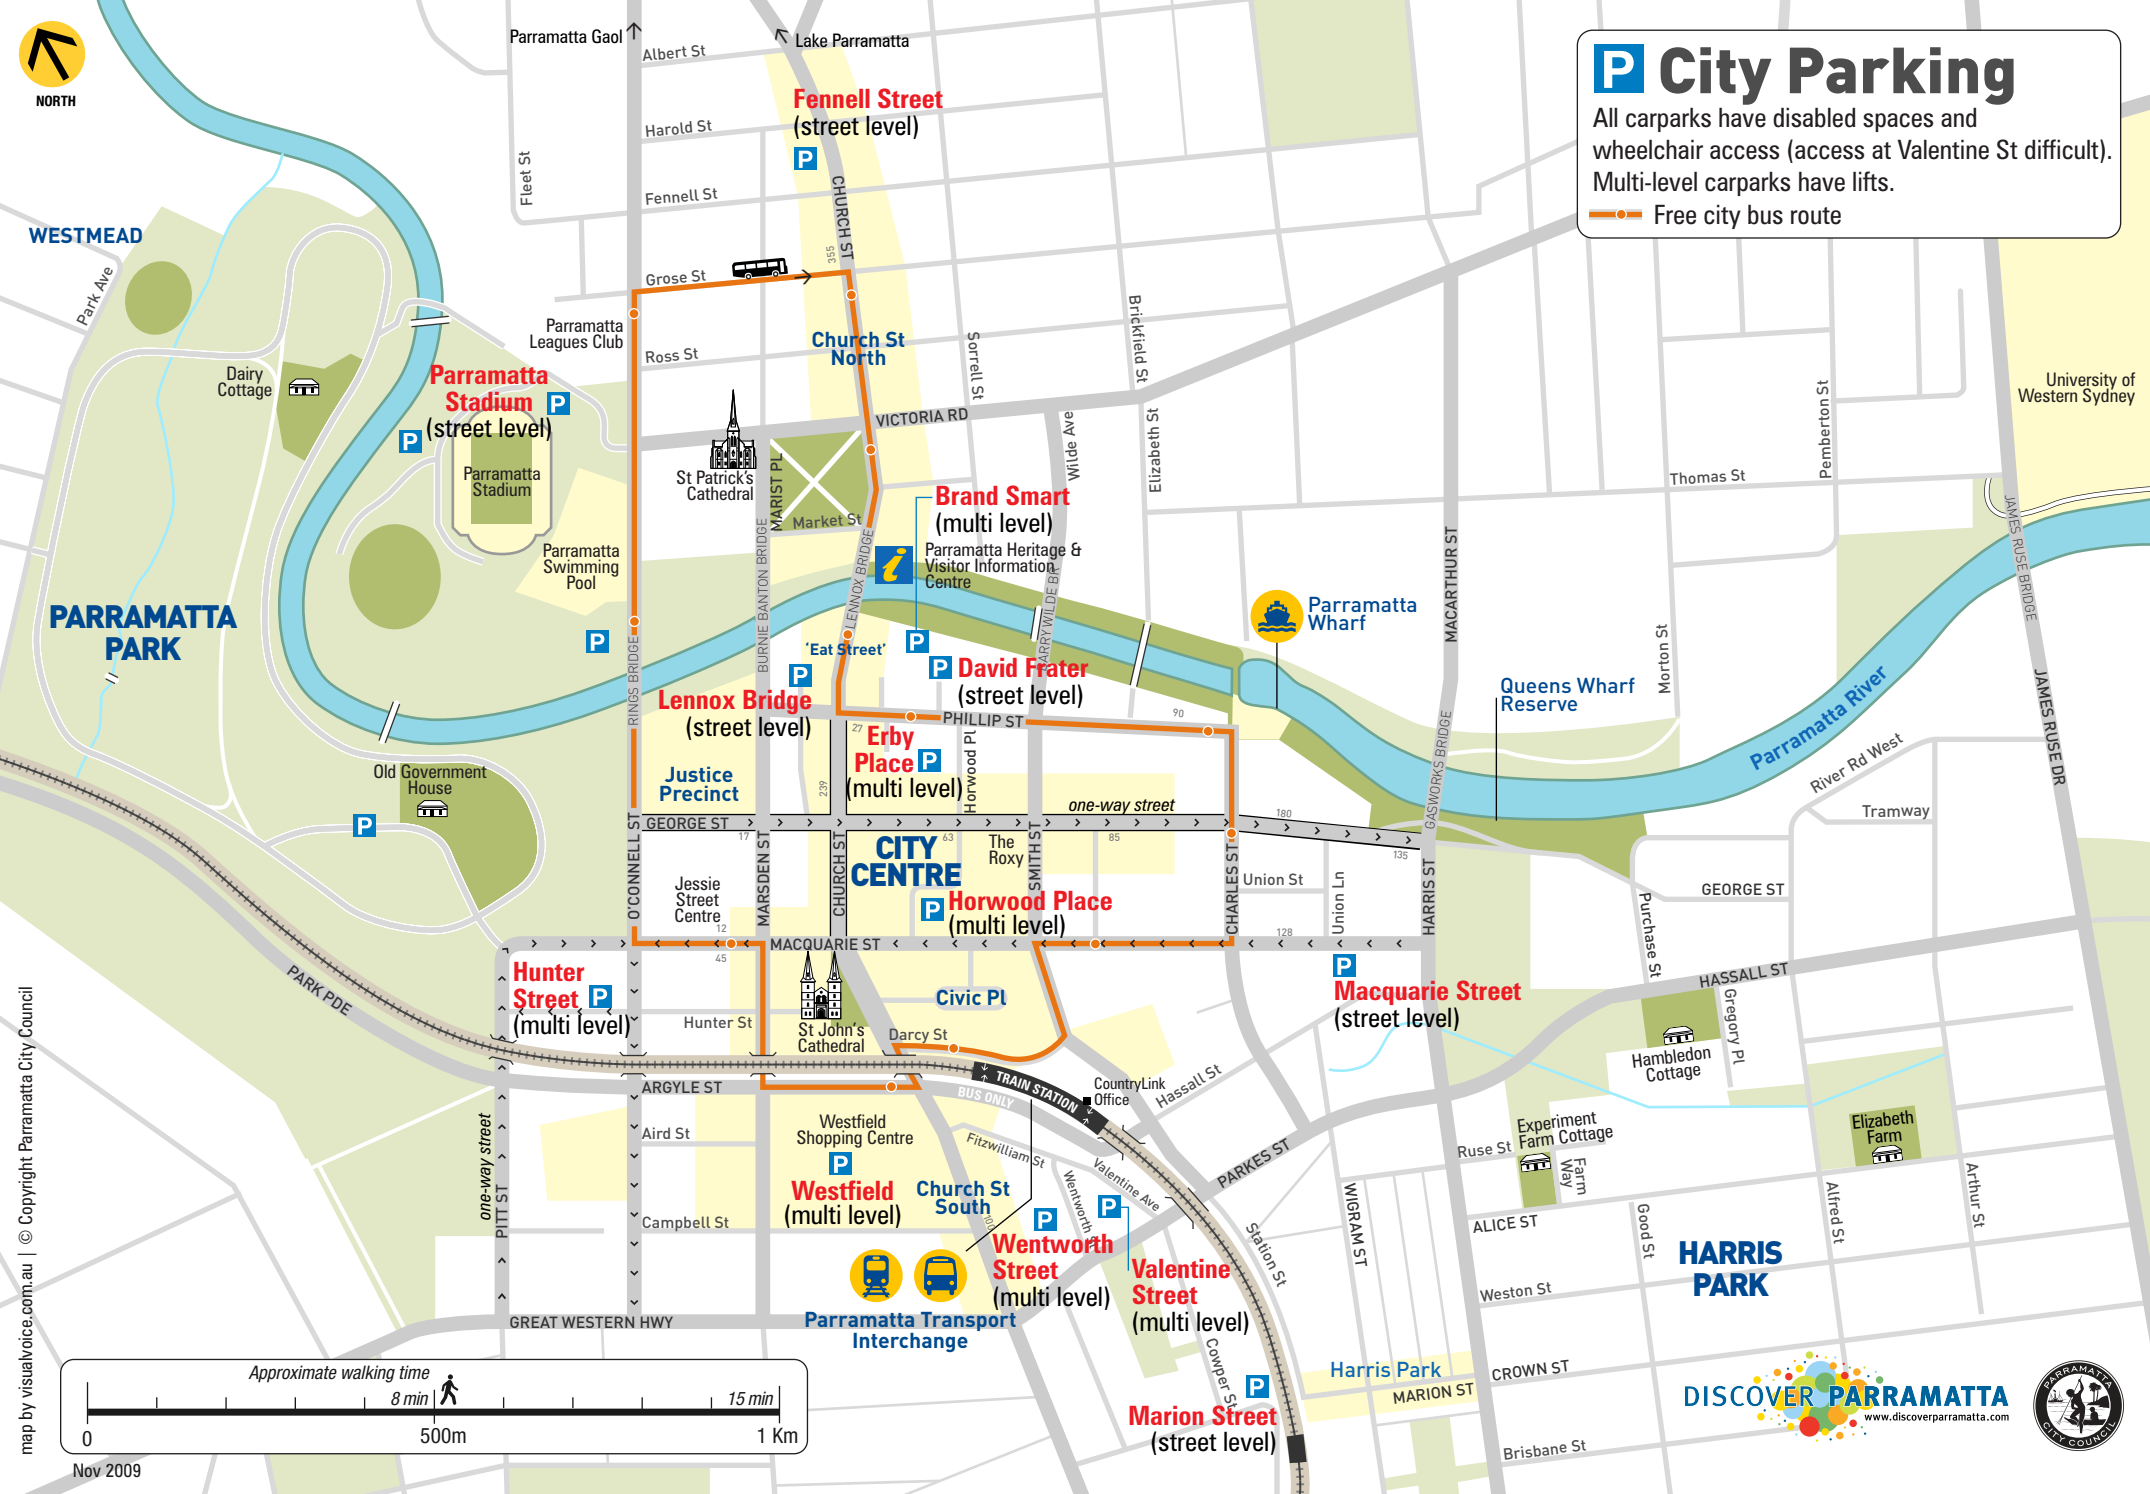

P City Parking

All carparks have disabled spaces and wheelchair access (access at Valentine St difficult). Multi-level carparks have lifts.

 Free city bus route

WESTMEAD

PARRAMATTA PARK

map by visualvoice.com.au | © Copyright Parramatta City Council