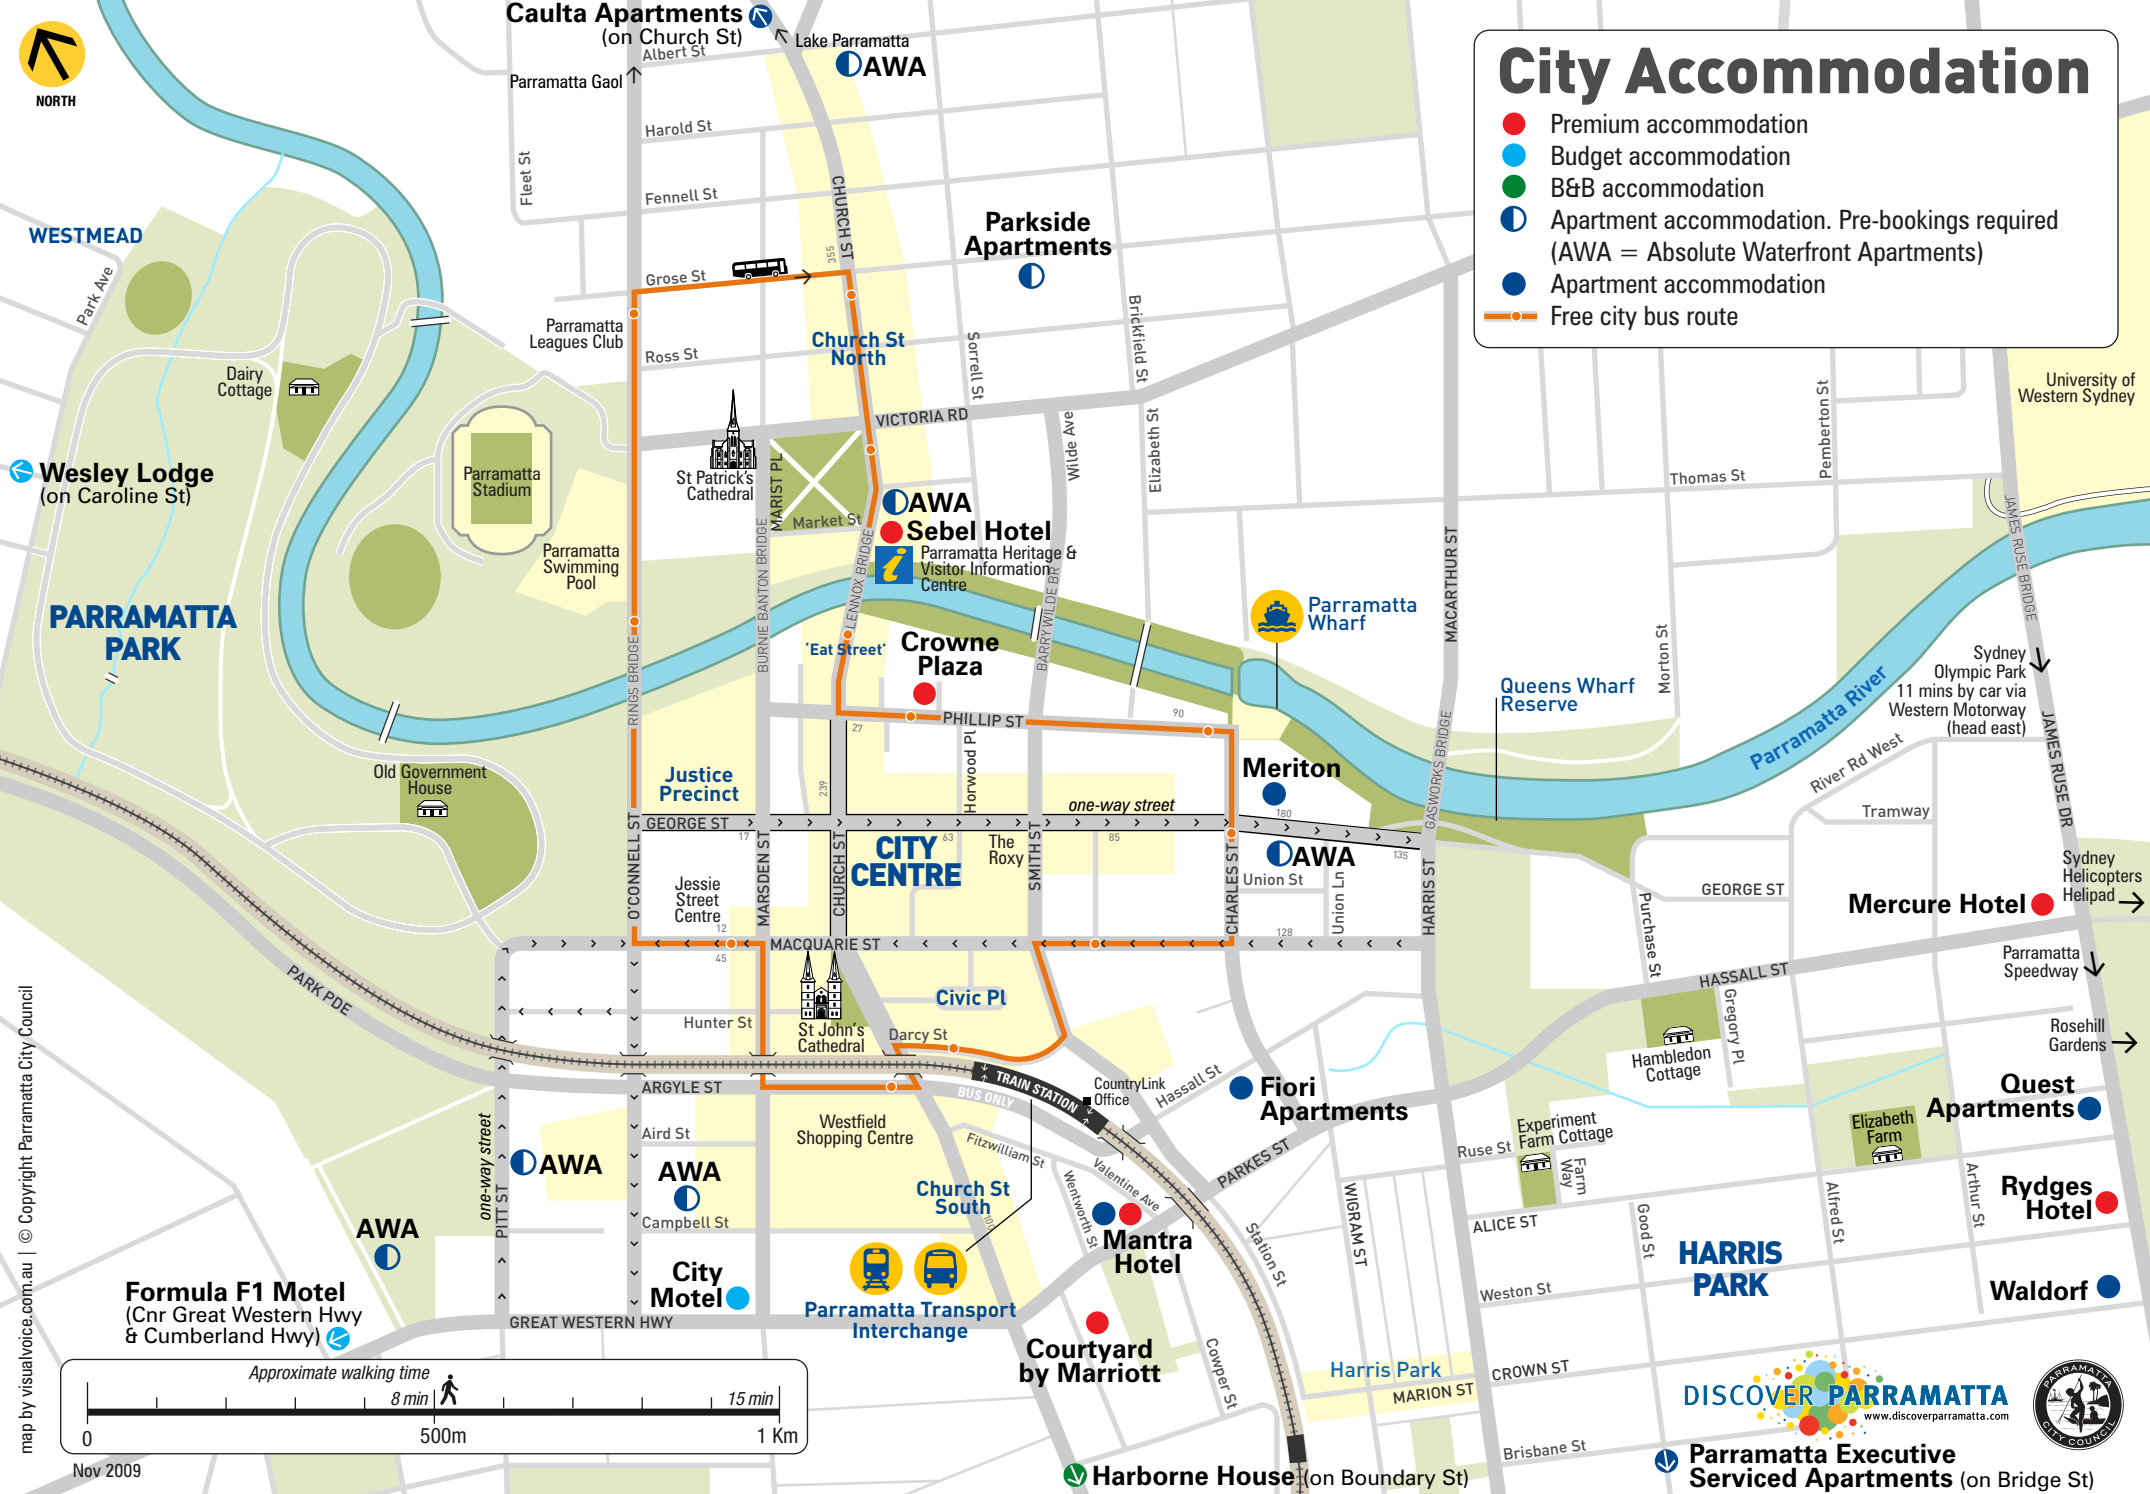

NORTH

City Accommodation

- Premium accommodation
- Budget accommodation
- B&B accommodation
- Apartment accommodation. Pre-bookings required (AWA = Absolute Waterfront Apartments)
- Apartment accommodation
- Free city bus route

WESTMEAD

Wesley Lodge (on Caroline St)

PARRAMATTA PARK

Caula Apartments (on Church St)

Parkside Apartments

Church St North

AWA

Sebel Hotel

Parramatta Heritage & Visitor Information Centre

Crowne Plaza

Justice Precinct

CITY CENTRE

Civic Pl

Meriton

AWA

Mercure Hotel

Fiori Apartments

Quest Apartments

Rydges Hotel

Formula F1 Motel (Cnr Great Western Hwy & Cumberland Hwy)

City Motel

Church St South

Mantra Hotel

Courtyard by Marriott